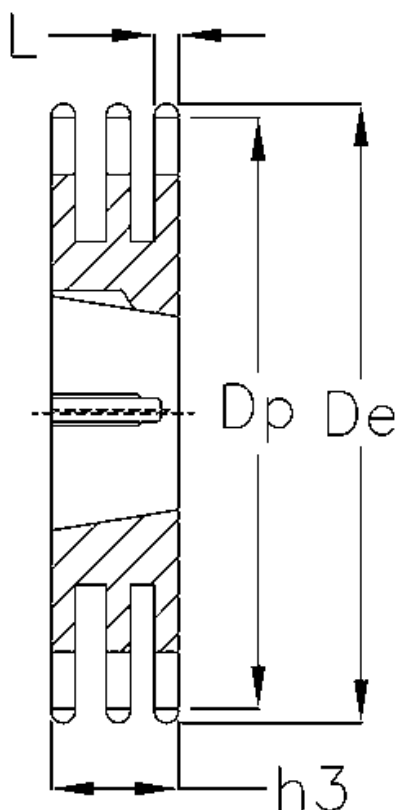

Article number: 616033006015

Description: Taperbored sprocket 10 B-3 Z=15 triplex
for bushing 1210

Measures

Bush = 1210
C = 1.6
Chain = -
Chain size = 5/8" x 3/8"
De = 83
Dp = 76.36
H = 42.1
h3 = 42.1

Material = Stål
Number of teeth = 15